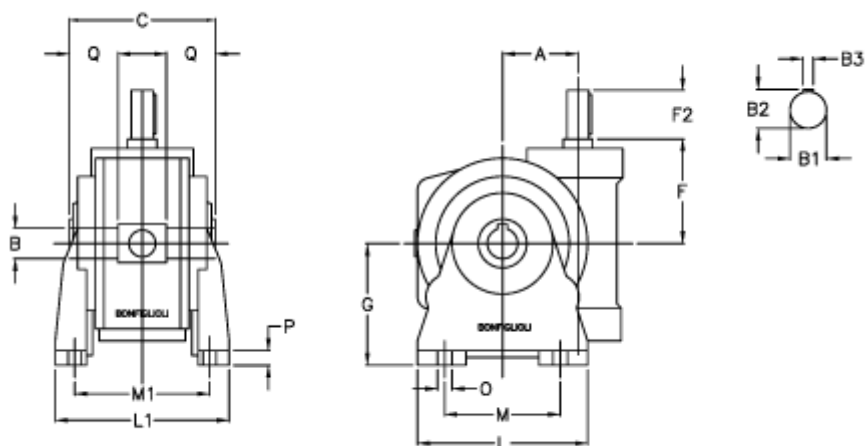

Article number: 3901210010300

Description: Worm gear with solid input shaft
VF 210V-10-HS

Measures

a	= 210.0	F2 = 110	Q = 85.0
B	= 90	g = 335	
B1	= 48	L = 440	
B2	= 51.5	L1 = 320	
B3	= 14	m = 340	
C	= 260	M1 = 265.0	
Description	= VF 210V-xx-HS	O = 26.0	
F	= 230.0	P = 25	